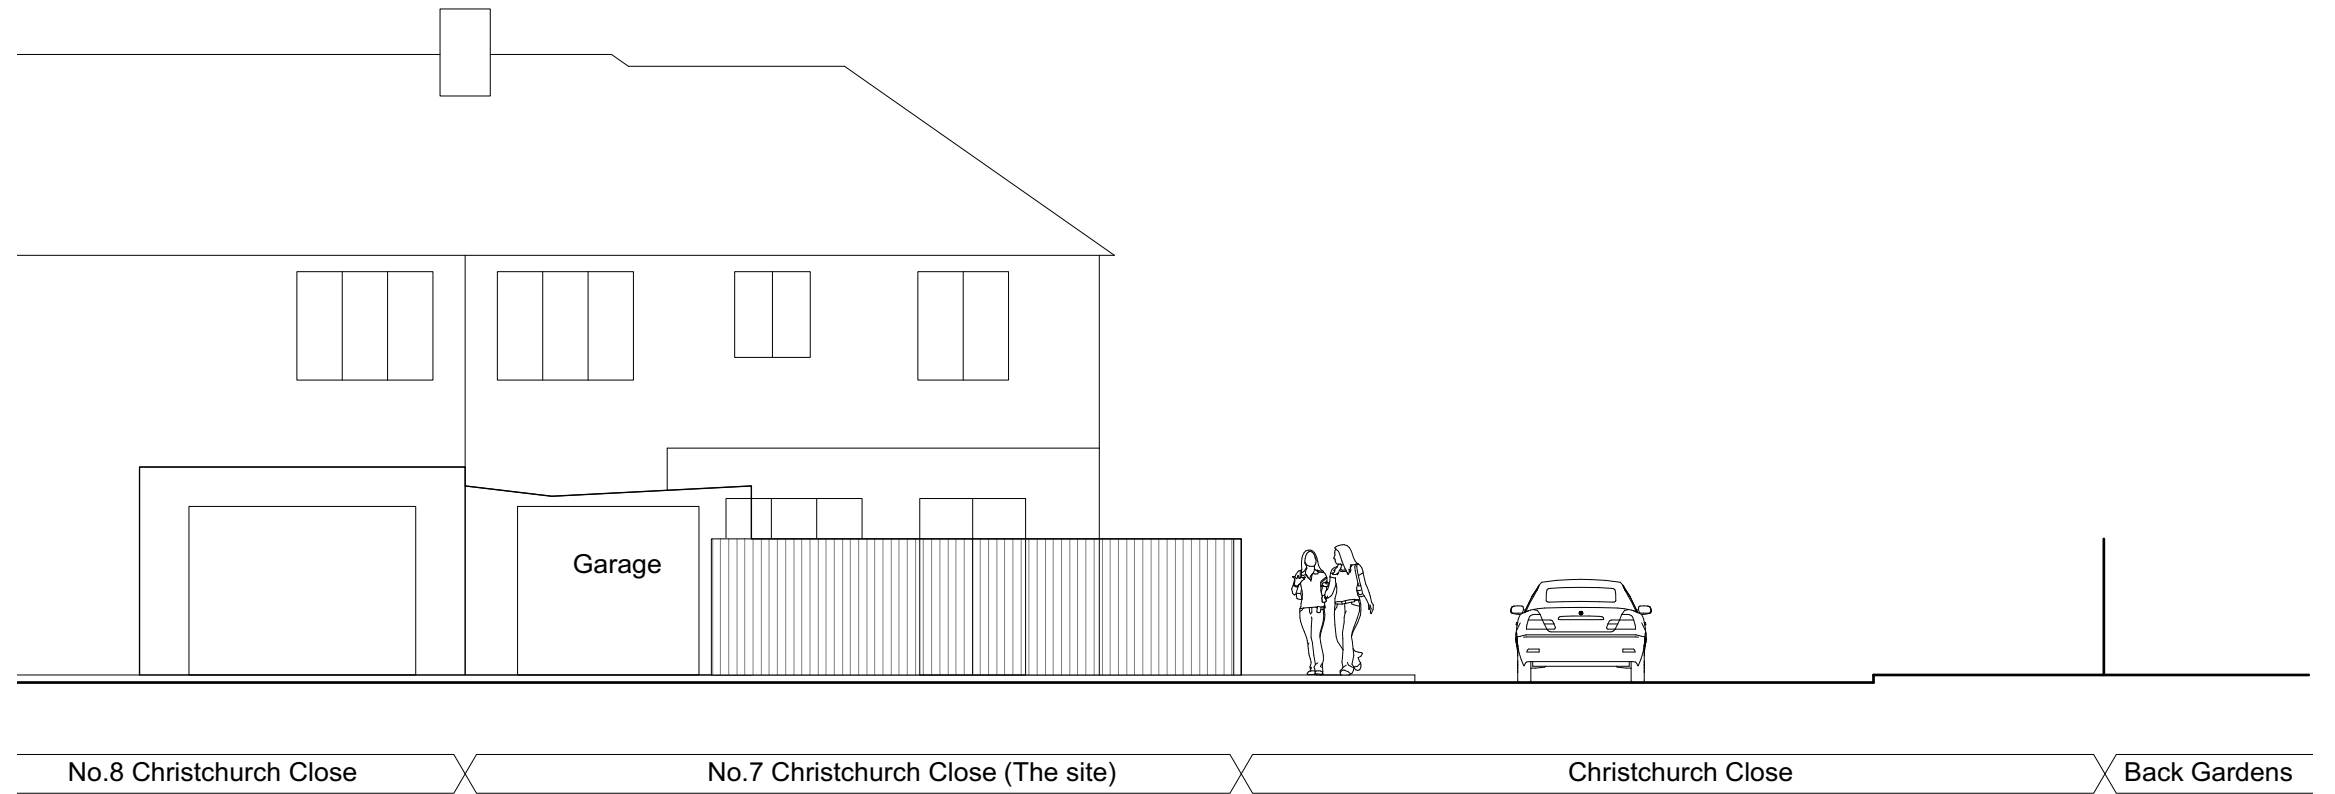

PLANNING

1 West Elevation
Scale: 1:100

Page 131

2 South Elevation (Christchurch Close)
Scale: 1:100

This page is intentionally left blank